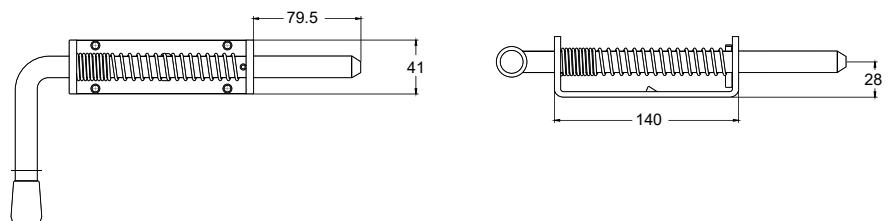

#### DESCRIPTION

Spring bolt 16mm diameter throw.

Throw Length 79.5mm.

70702

#### SPECIFICATIONS

**1557IW2**  
**SPRING BOLTS**

**MATERIAL**  
**Zinc Plated**

**DESCRIPTION**  
 Spring bolt long throw with a 12.4mm diameter rod

1557IW2

**SPECIFICATIONS**

**1561IW5**  
**SPRING BOLTS**