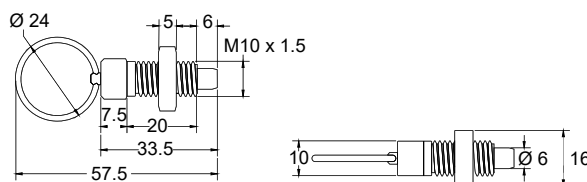

SPECIFICATIONS

707822SS

McNaughtans
Administration & Melbourne Branch

321 Greens Rd, Keysborough, VIC 3173
Mon - Fri : 8 AM - 4:30 PM
03 8768 6666
vicsales@mcnaughtans.com.au

McNaughtans
Brisbane

925 Nudgee Road, Banyo, Qld 4014
Mon - Fri : 8 AM - 4:30 PM
07 32677722
qldsales@mcnaughtans.com.au

McNaughtans
Sydney

2/314 Hoxton Park Road, Prestons, NSW 2170
Mon - Fri : 8 AM - 4:30 PM
02 9609 5122
nsw@mcnaughtans.com.au

McNaughtans
Perth

3 Kalli Street, Malaga, WA 6090
Mon - Fri : 8 AM - 4:30 PM
08 9248 1833
wainfo@mcnaughtans.com.au

Struts Australia
Laverton

3/110 Fitzgerald Road, Laverton North, VIC 3026
Mon - Fri : 8 AM - 4:30 PM
03 9369 8113
info@strutsaustralia.com

Concept Latch, Lock and Hinge
Brunswick

353 Victoria Street, Brunswick, VIC 3056
Mon - Thurs 9 AM - 5 PM, Fri 9 AM - 4 PM
03 9388 2551
sales@conceptlatch.com.au