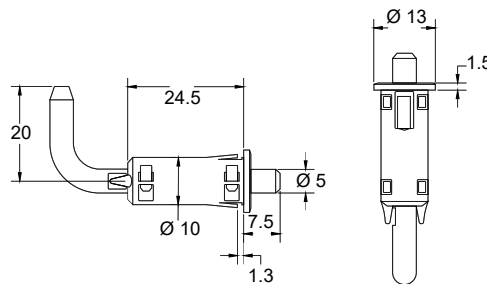

MATERIAL  
**Zinc Plated**

Diameter  
**9.5 mm Shaft**

DESCRIPTION  
 Spring bolt Weston Type - Short Throw 25mm

**9535**

**SPECIFICATIONS**

**CL263**  
**SPRING BOLTS**

MATERIAL  
**Zinc Plated**

Diameter  
**9.5 mm Shaft**

DESCRIPTION  
 Spring bolt Weston Type - Long Throw 50mm

**CL263**

**SPECIFICATIONS**

**020300ZP**  
**SPRING BOLTS**

**MATERIAL**  
**Steel**

**FINISH**  
**Zinc Plated**

**DESCRIPTION**

Large Spring Bolt.  
 Lift up handle 90 degree.  
 Safety locking tab.  
 Long shoot.  
 Various uses :  
 Horsefloats  
 Dropside trays.  
 Trailers.

**020300ZP**

**SPECIFICATIONS**

**HL2255**  
**SPRING BOLTS**

**DESCRIPTION**

Concealed Hinge ("J" Shape, spring bolt action)

**SPECIFICATIONS**

**HL2255**

**707822SS**  
**SPRING BOLTS**

**DESCRIPTION**

Ring Pull Plunger 304 Grade  
 M10X20MM with stainless steel ring pull

**SPECIFICATIONS**

**707822SS**

**McNaughtans**  
**Administration & Melbourne Branch**

321 Greens Rd, Keysborough, VIC 3173  
 Mon - Fri : 8 AM - 4:30 PM  
 03 8768 6666  
 vicsales@mcnaughtans.com.au