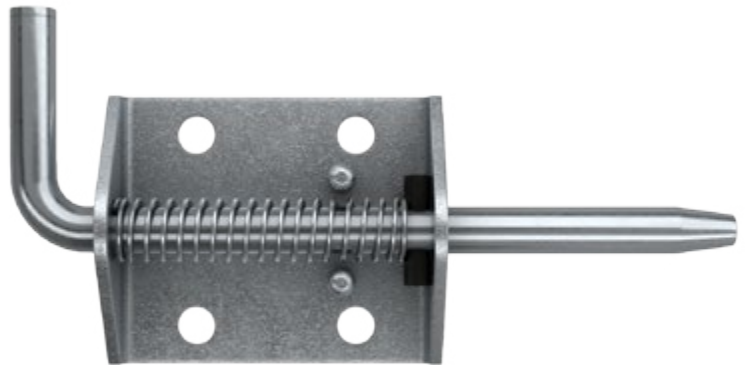

MATERIAL  
**Zinc Plated**

Diameter  
**9.5 mm Shaft**

DESCRIPTION  
 Spring bolt Weston Type - Short Throw 25mm

**9535**

**SPECIFICATIONS**

**CL263**  
**SPRING BOLTS**

MATERIAL  
**Zinc Plated**

Diameter  
**9.5 mm Shaft**

DESCRIPTION  
 Spring bolt Weston Type - Long Throw 50mm

**CL263**

**SPECIFICATIONS**

**020300ZP**  
**SPRING BOLTS**

**MATERIAL**  
**Steel**

**FINISH**  
**Zinc Plated**

**DESCRIPTION**

Large Spring Bolt.  
 Lift up handle 90 degree.  
 Safety locking tab.  
 Long shoot.  
 Various uses :  
 Horsefloats  
 Dropside trays.  
 Trailers.