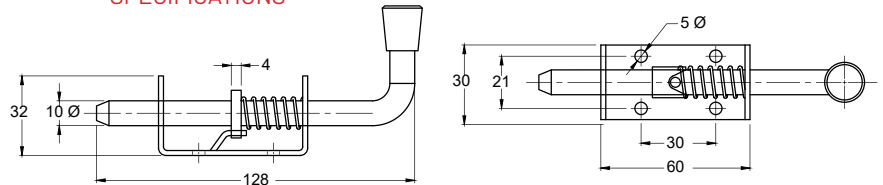

SPECIFICATIONS