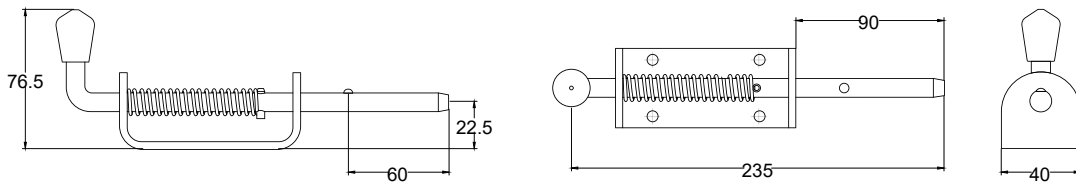

#### DESCRIPTION

Spring bolt 16mm diameter throw.

Throw Length 79.5mm.

70702

#### SPECIFICATIONS

**1557IW2**  
**SPRING BOLTS**

**MATERIAL**  
**Zinc Plated**

**DESCRIPTION**  
 Spring bolt long throw with a 12.4mm diameter rod

1557IW2

**SPECIFICATIONS**

**1561IW5**  
**SPRING BOLTS**