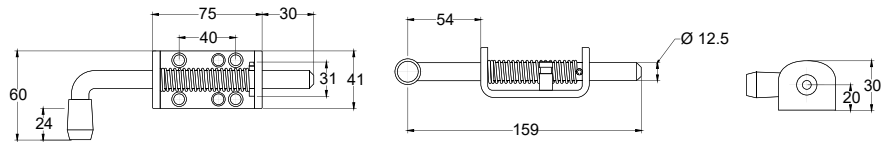

SPECIFICATIONS