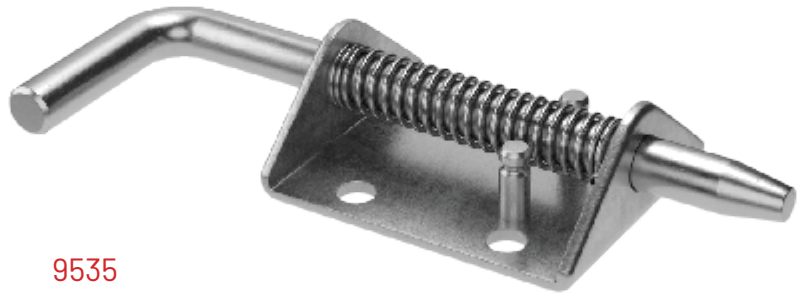

#### SPECIFICATIONS

**1557IW2**  
**SPRING BOLTS**

**MATERIAL**  
**Zinc Plated**

**DESCRIPTION**  
 Spring bolt long throw with a 12.4mm diameter rod

1557IW2

**SPECIFICATIONS**

**1561IW5**  
**SPRING BOLTS**

**Concept Latch, Lock and Hinge**  
**Brunswick**  
 353 Victoria Street, Brunswick, VIC 3056  
 Mon - Thurs 9 AM - 5 PM, Fri 9 AM - 4 PM  
 03 9388 2551  
 sales@conceptlatch.com.au

**9535**  
**SPRING BOLTS**

MATERIAL  
**Zinc Plated**

Diameter  
**9.5 mm Shaft**

DESCRIPTION  
 Spring bolt Weston Type - Short Throw 25mm

**9535**

**SPECIFICATIONS**

**CL263**  
**SPRING BOLTS**

MATERIAL  
**Zinc Plated**

Diameter  
**9.5 mm Shaft**

DESCRIPTION  
 Spring bolt Weston Type - Long Throw 50mm

**CL263**

**SPECIFICATIONS**

**020300ZP**  
**SPRING BOLTS**

**MATERIAL**  
**Steel**

**FINISH**  
**Zinc Plated**

**DESCRIPTION**

Large Spring Bolt.  
 Lift up handle 90 degree.  
 Safety locking tab.  
 Long shoot.  
 Various uses :  
 Horsefloats  
 Dropside trays.  
 Trailers.