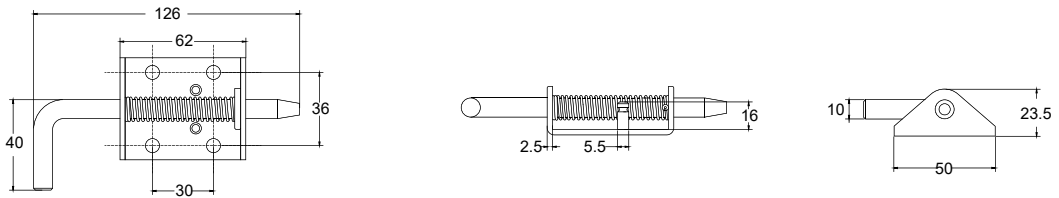

MATERIAL  
**Zinc Plated**

Diameter  
**9.5 mm Shaft**

DESCRIPTION  
 Spring bolt Weston Type - Short Throw 25mm

**9535**

**SPECIFICATIONS**

**CL263**  
**SPRING BOLTS**

MATERIAL  
**Zinc Plated**

Diameter  
**9.5 mm Shaft**

DESCRIPTION  
 Spring bolt Weston Type - Long Throw 50mm

**CL263**

**SPECIFICATIONS**

**020300ZP**  
**SPRING BOLTS**

**MATERIAL**  
**Steel**

**FINISH**  
**Zinc Plated**

**DESCRIPTION**

Large Spring Bolt.  
 Lift up handle 90 degree.  
 Safety locking tab.  
 Long shoot.  
 Various uses :  
 Horsefloats  
 Dropside trays.  
 Trailers.