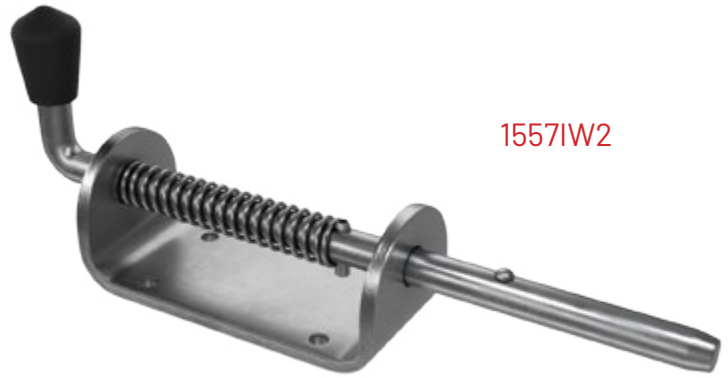

#### MATERIAL

**Zinc Plated**

#### DESCRIPTION

Spring bolt 16mm diameter throw.

Throw Length 79.5mm.

70702

#### SPECIFICATIONS

**1557IW2**  
**SPRING BOLTS**

**MATERIAL**  
**Zinc Plated**

**DESCRIPTION**  
 Spring bolt long throw with a 12.4mm diameter rod

1557IW2

**SPECIFICATIONS**

**1561IW5**  
**SPRING BOLTS**

**MATERIAL**  
**Zinc Plated**

**DESCRIPTION**  
 Spring bolt short throw with a 12.4mm diameter rod

1561IW5

**SPECIFICATIONS**

**McNaughtans**  
**Administration & Melbourne Branch**  
 321 Greens Rd, Keysborough, VIC 3173  
 Mon - Fri : 8 AM - 4:30 PM  
 03 8768 6666  
 vicsales@mcnaughtans.com.au