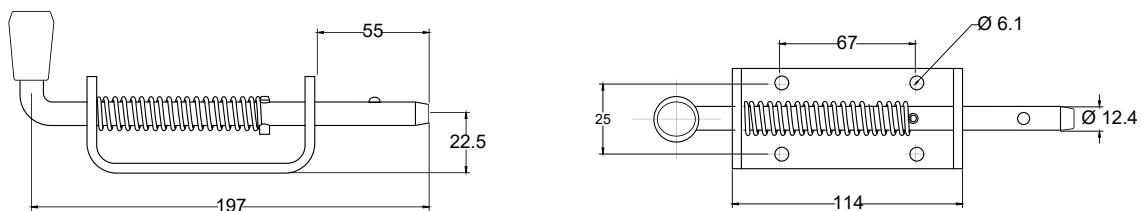

SPECIFICATIONS

McNaughtans
Administration & Melbourne Branch
321 Greens Rd, Keysborough, VIC 3173
Mon - Fri : 8 AM - 4:30 PM
03 8768 6666
vicsales@mcnaughtans.com.au

McNaughtans
Brisbane
925 Nudgee Road, Banyo, Qld 4014
Mon - Fri : 8 AM - 4:30 PM
07 32677722
qldsales@mcnaughtans.com.au

McNaughtans
Sydney
2/314 Hoxton Park Road, Prestons, NSW 2170
Mon - Fri : 8 AM - 4:30 PM
02 9609 5122
nsw@mcnaughtans.com.au

McNaughtans
Perth
3 Kalli Street, Malaga, WA 6090
Mon - Fri : 8 AM - 4:30 PM
08 9248 1833
wainfo@mcnaughtans.com.au

Struts Australia
Laverton
3/110 Fitzgerald Road, Laverton North, VIC 3026
Mon - Fri : 8 AM - 4:30 PM
03 9369 8113
info@strutsaustralia.com

Concept Latch, Lock and Hinge
Brunswick
353 Victoria Street, Brunswick, VIC 3056
Mon - Thurs 9 AM - 5 PM, Fri 9 AM - 4 PM
03 9388 2551
sales@conceptlatch.com.au