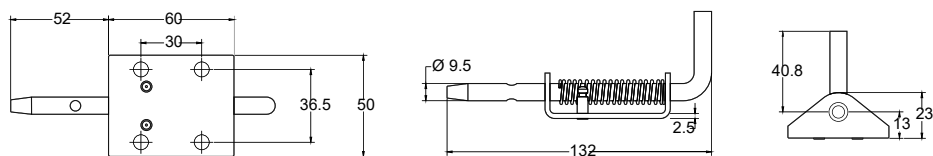

SPECIFICATIONS