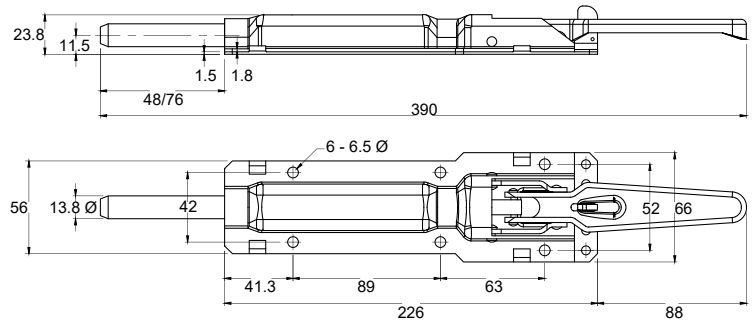

#### SPECIFICATIONS

**1557IW2**  
**SPRING BOLTS**

**MATERIAL**  
**Zinc Plated**

**DESCRIPTION**  
 Spring bolt long throw with a 12.4mm diameter rod

1557IW2

**SPECIFICATIONS**

**1561IW5**  
**SPRING BOLTS**

MATERIAL  
**Zinc Plated**

Diameter  
**9.5 mm Shaft**

DESCRIPTION  
 Spring bolt Weston Type - Short Throw 25mm

**9535**

**SPECIFICATIONS**

**CL263**  
**SPRING BOLTS**

MATERIAL  
**Zinc Plated**

Diameter  
**9.5 mm Shaft**

DESCRIPTION  
 Spring bolt Weston Type - Long Throw 50mm

**CL263**

**SPECIFICATIONS**

**020300ZP**  
**SPRING BOLTS**

**MATERIAL**  
**Steel**

**FINISH**  
**Zinc Plated**

**DESCRIPTION**

Large Spring Bolt.  
 Lift up handle 90 degree.  
 Safety locking tab.  
 Long shoot.  
 Various uses :  
 Horsefloats  
 Dropside trays.  
 Trailers.

**020300ZP**

**SPECIFICATIONS**

**HL2255**  
**SPRING BOLTS**

**DESCRIPTION**

Concealed Hinge ("J" Shape, spring bolt action)

**SPECIFICATIONS**

**HL2255**

**707822SS**  
**SPRING BOLTS**