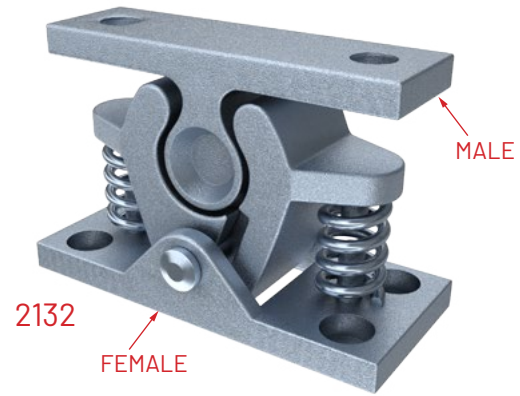

2132
DOOR HOLD

MATERIAL
Steel Spring, Cast Steel

FINISH
Zinc Plated

TYPE
Claw Catch Door Retainer

DESCRIPTION

Female: L66 x H34.5 x W29mm
Mounting holes 4 x 5.00mm Ø
Springs 2

Male: L61 x H27.4 x W20mm
Mounting holes 2 x 6.00mm Ø

SPECIFICATIONS

2132N
DOOR HOLD

MATERIAL
Nylon

TYPE
Claw Catch Door Retainer

DESCRIPTION

Female: L64 x H34 x W29mm
Mounting holes 4 x Ø4.5mm
Springs 2

Male: L64 x H24 x W28.2mm
Mounting holes 4
Slotted Adjustable
5.00 x 9.7mm