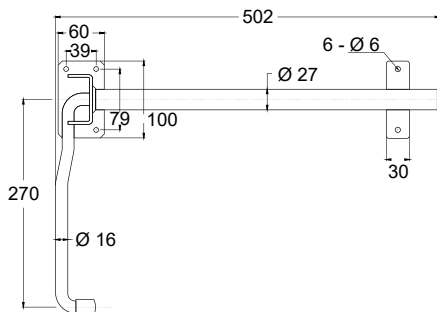

2132
DOOR HOLD

MATERIAL
Steel Spring, Cast Steel

FINISH
Zinc Plated

TYPE
Claw Catch Door Retainer

DESCRIPTION

Female: L66 x H34.5 x W29mm
Mounting holes 4 x 5.00mm Ø
Springs 2

Male: L61 x H27.4 x W20mm
Mounting holes 2 x 6.00mm Ø

SPECIFICATIONS

2132N
DOOR HOLD

MATERIAL
Nylon

TYPE
Claw Catch Door Retainer

DESCRIPTION

Female: L64 x H34 x W29mm
Mounting holes 4 x Ø4.5mm
Springs 2

Male: L64 x H24 x W28.2mm
Mounting holes 4
Slotted Adjustable
5.00 x 9.7mm

The internal parts are galvanized, smooth-running and maintenance-free. The spring loaded arm has a stroke of approx. 230 mm.

631901

SPECIFICATIONS

70822ZP
LARGE DOOR RETAINER

MATERIAL
Mild Steel Zinc Plated

DESCRIPTION

Dimensions :
499mm long x 350mm handle x 60mm wide.
Shaft inner OD 14mm Outer OD 25mm.
For curtain sider doors.

SPECIFICATIONS

70822ZP

McNaughtans
Administration & Melbourne Branch

321 Greens Rd, Keysborough, VIC 3173
Mon - Fri : 8 AM - 4:30 PM
03 8768 6666
vicsales@mcnaughtans.com.au