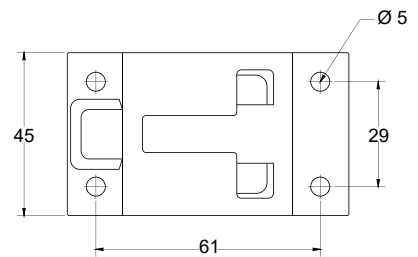

SPECIFICATIONS