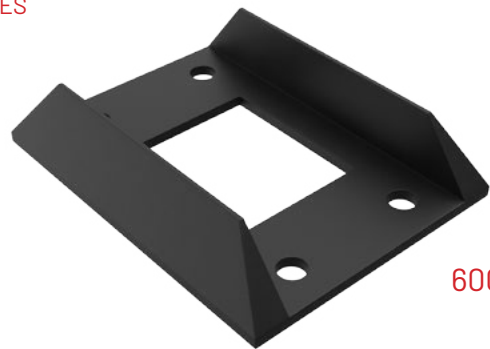

RUBBER PROFILES