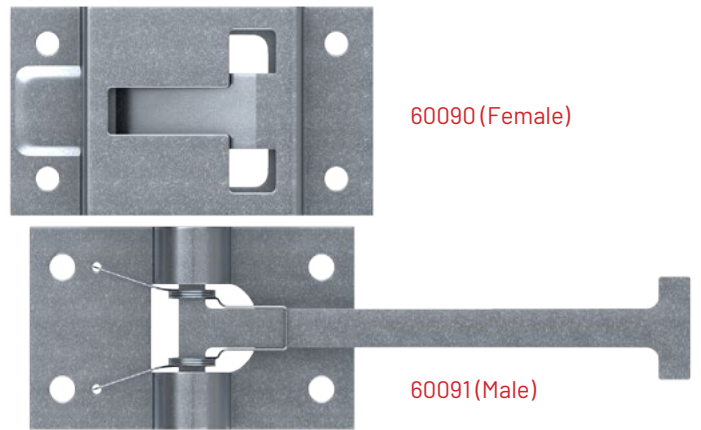

2132
DOOR HOLD

MATERIAL
Steel Spring, Cast Steel

FINISH
Zinc Plated

TYPE
Claw Catch Door Retainer

DESCRIPTION

Female: L66 x H34.5 x W29mm
Mounting holes 4 x 5.00mm Ø
Springs 2

Male: L61 x H27.4 x W20mm
Mounting holes 2 x 6.00mm Ø

SPECIFICATIONS

2132N
DOOR HOLD

MATERIAL
Nylon

TYPE
Claw Catch Door Retainer

DESCRIPTION

Female: L64 x H34 x W29mm
Mounting holes 4 x Ø4.5mm
Springs 2

Male: L64 x H24 x W28.2mm
Mounting holes 4
Slotted Adjustable
5.00 x 9.7mm

60090/60091
60090S/60091S
DOOR RETAINER

MATERIAL
Zinc Plated Steel / Stainless Steel

DESCRIPTION

Spring - Door Retainer
 Sold as a set.
 (Rubber Backing Gaskets available)
 #60092R - Male
 #60093R - Female