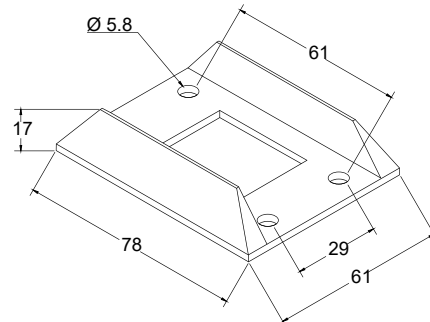

SPECIFICATIONS