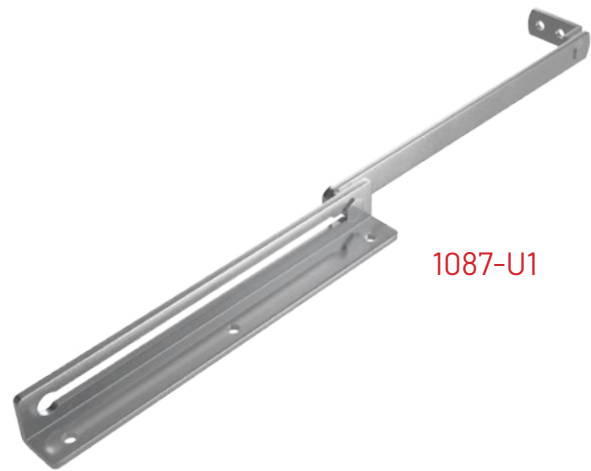

1087-U1 / 1087-U1-PC

DOOR RETAINER

DESCRIPTION

Heavy Duty Door Stay in
Mild Steel Zinc / 304 Grade Stainless Steel

1087-U1