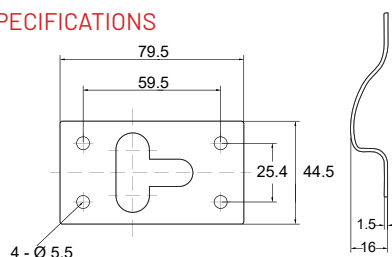

60092S/60093S

DOOR RETAINER

MATERIAL

304 Stainless Steel

FINISH

Polished

DESCRIPTION

Door retainers are commonly used on trucks or food vans. Backing Plates available to suit.

60092S

SPECIFICATIONS

60093S

SPECIFICATIONS

550/551 550/551L

DOOR RETAINER

MATERIAL

Cast Steel Arm - Zinc Plated
Mild Steel - Zinc plated

DESCRIPTION

Door Hold Long Hook And Retainer Plate. Sold as a set.

550/551

550/551L

SPECIFICATIONS

SPECIFICATIONS

McNaughtans Administration & Melbourne Branch

321 Greens Rd, Keysborough, VIC 3173
Mon - Fri : 8 AM - 4:30 PM
03 8768 6666
vicsales@mcnaughtans.com.au

McNaughtans Brisbane

925 Nudgee Road, Banyo, Qld 4014
Mon - Fri : 8 AM - 4:30 PM
07 32677722
qldsales@mcnaughtans.com.au

McNaughtans Sydney

2/314 Hoxton Park Road, Prestons, NSW 2170
Mon - Fri : 8 AM - 4:30 PM
02 9609 5122
nsw@mcnaughtans.com.au

McNaughtans Perth

3 Kalli Street, Malaga, WA 6090
Mon - Fri : 8 AM - 4:30 PM
08 9248 1833
wainfo@mcnaughtans.com.au

Struts Australia Laverton

3/110 Fitzgerald Road, Laverton North, VIC 3026
Mon - Fri : 8 AM - 4:30 PM
03 9369 8113
info@strutsaustralia.com

Concept Latch, Lock and Hinge Brunswick

353 Victoria Street, Brunswick, VIC 3056
Mon - Thurs 9 AM - 5 PM, Fri 9 AM - 4 PM
03 9388 2551
sales@conceptlatch.com.au