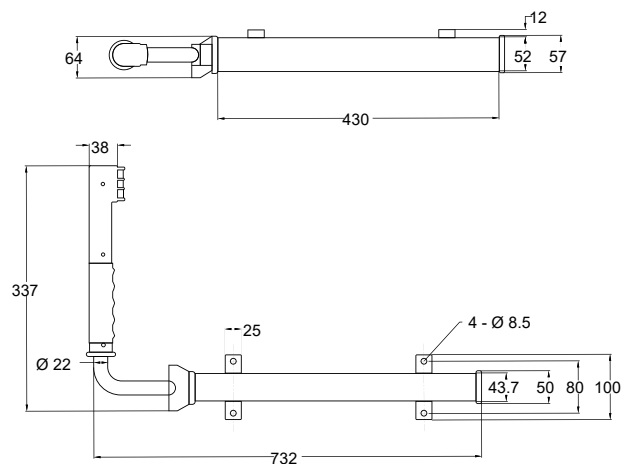

The internal parts are galvanized, smooth-running and maintenance-free. The spring loaded arm has a stroke of approx. 230 mm.

631901

SPECIFICATIONS

70822ZP
LARGE DOOR RETAINER

MATERIAL
Mild Steel Zinc Plated

DESCRIPTION

Dimensions :
499mm long x 350mm handle x 60mm wide.
Shaft inner OD 14mm Outer OD 25mm.
For curtain sider doors.

SPECIFICATIONS

70822ZP

McNaughtans
Administration & Melbourne Branch

321 Greens Rd, Keysborough, VIC 3173
Mon - Fri : 8 AM - 4:30 PM
03 8768 6666
vicsales@mcnaughtans.com.au