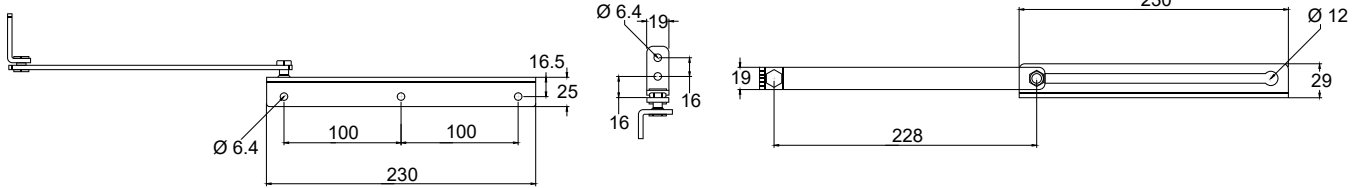

SPECIFICATIONS