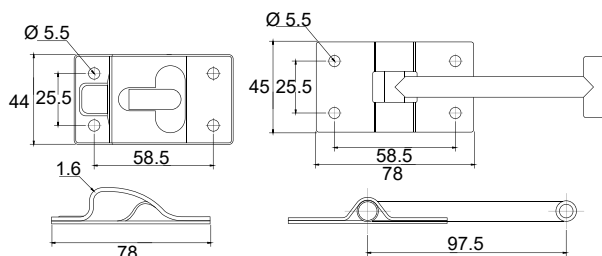

550/551

550/551L

SPECIFICATIONS