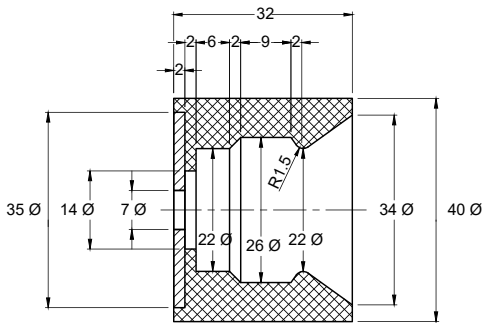

666/001
DOOR RETAINER

MATERIAL

**Black Rubber with Zinc Plated
Steel Washer Base**

DESCRIPTION

Socket Only - Female Part
Moulded steel fixing plate

SPECIFICATIONS

666/001