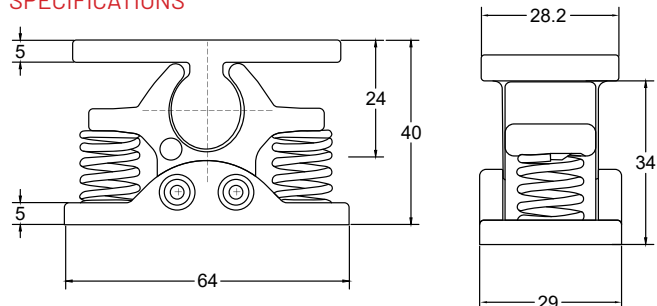

SPECIFICATIONS

McNaughtans
Administration & Melbourne Branch

321 Greens Rd, Keysborough, VIC 3173
Mon - Fri : 8 AM - 4:30 PM
03 8768 6666
vicsales@mcnaughtans.com.au

McNaughtans
Brisbane

925 Nudgee Road, Banyo, Qld 4014
Mon - Fri : 8 AM - 4:30 PM
07 32677722
qldsales@mcnaughtans.com.au

McNaughtans
Sydney

2/314 Hoxton Park Road, Prestons, NSW 2170
Mon - Fri : 8 AM - 4:30 PM
02 9609 5122
nsw@mcnaughtans.com.au

McNaughtans
Perth

3 Kalli Street, Malaga, WA 6090
Mon - Fri : 8 AM - 4:30 PM
08 9248 1833
wainfo@mcnaughtans.com.au

Struts Australia
Laverton

3/110 Fitzgerald Road, Laverton North, VIC 3026
Mon - Fri : 8 AM - 4:30 PM
03 9369 8113
info@strutsaustralia.com

Concept Latch, Lock and Hinge
Brunswick

353 Victoria Street, Brunswick, VIC 3056
Mon - Thurs 9 AM - 5 PM, Fri 9 AM - 4 PM
03 9388 2551
sales@conceptlatch.com.au