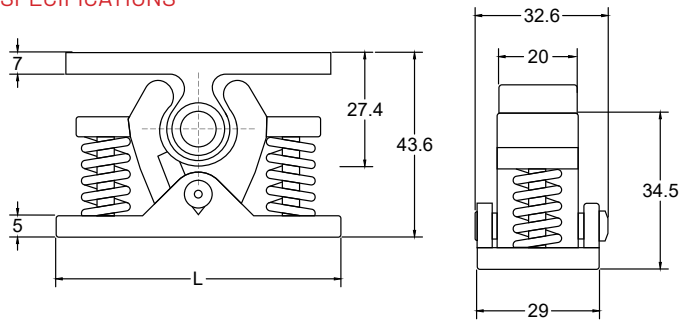

2132
DOOR HOLD

MATERIAL
Steel Spring, Cast Steel

FINISH
Zinc Plated

TYPE
Claw Catch Door Retainer

DESCRIPTION

Female: L66 x H34.5 x W29mm
Mounting holes 4 x 5.00mm Ø
Springs 2

Male: L61 x H27.4 x W20mm
Mounting holes 2 x 6.00mm Ø

SPECIFICATIONS

2132N
DOOR HOLD

MATERIAL
Nylon

TYPE
Claw Catch Door Retainer

DESCRIPTION

Female: L64 x H34 x W29mm
Mounting holes 4 x Ø4.5mm
Springs 2

Male: L64 x H24 x W28.2mm
Mounting holes 4
Slotted Adjustable
5.00 x 9.7mm