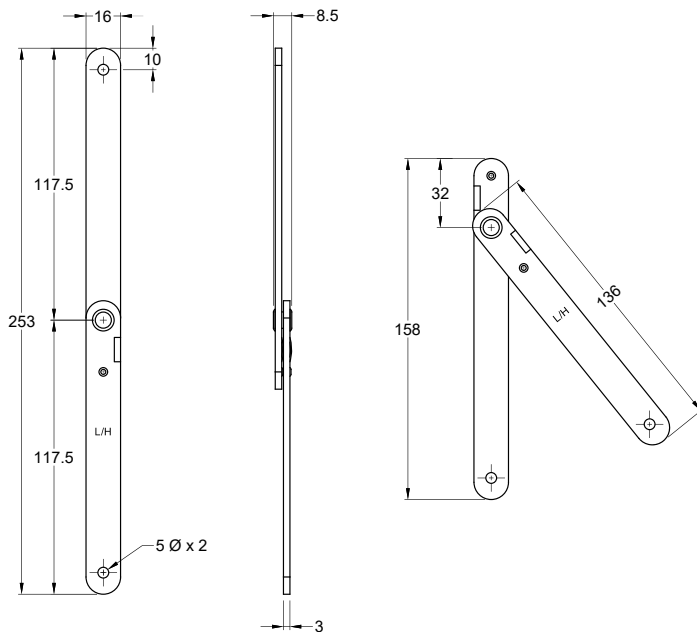

2132
DOOR HOLD

MATERIAL
Steel Spring, Cast Steel

FINISH
Zinc Plated

TYPE
Claw Catch Door Retainer

DESCRIPTION

Female: L66 x H34.5 x W29mm
Mounting holes 4 x 5.00mm Ø
Springs 2

Male: L61 x H27.4 x W20mm
Mounting holes 2 x 6.00mm Ø

SPECIFICATIONS

2132N
DOOR HOLD

MATERIAL
Nylon

TYPE
Claw Catch Door Retainer

DESCRIPTION

Female: L64 x H34 x W29mm
Mounting holes 4 x Ø4.5mm
Springs 2

Male: L64 x H24 x W28.2mm
Mounting holes 4
Slotted Adjustable
5.00 x 9.7mm

DESCRIPTION

Dimensions :
499mm long x 350mm handle x 60mm wide.
Shaft inner OD 14mm Outer OD 25mm.
For curtain sider doors.

SPECIFICATIONS

70822ZP

McNaughtans
Administration & Melbourne Branch

321 Greens Rd, Keysborough, VIC 3173
Mon - Fri : 8 AM - 4:30 PM
03 8768 6666
vicsales@mcnaughtans.com.au

Zinc Plated

DESCRIPTION

Door Prop. Card Table Stay. Screw or Pop Rivet Fix. Left or Right Handed. Click In Tab to hold in fixed position. Snap to loosen. Sold Individually.

SPECIFICATIONS

34515