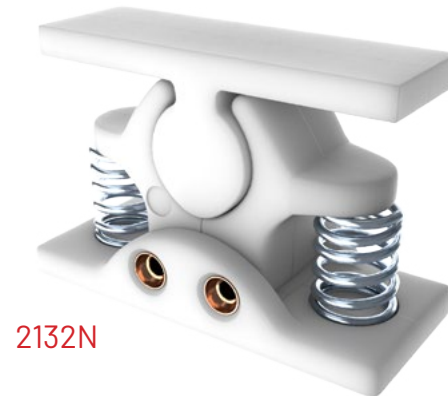

2132
DOOR HOLD

MATERIAL
Steel Spring, Cast Steel

FINISH
Zinc Plated

TYPE
Claw Catch Door Retainer

DESCRIPTION

Female: L66 x H34.5 x W29mm
Mounting holes 4 x 5.00mm Ø
Springs 2

Male: L61 x H27.4 x W20mm
Mounting holes 2 x 6.00mm Ø

SPECIFICATIONS

2132N
DOOR HOLD

MATERIAL
Nylon

TYPE
Claw Catch Door Retainer

DESCRIPTION

Female: L64 x H34 x W29mm
Mounting holes 4 x Ø4.5mm
Springs 2

Male: L64 x H24 x W28.2mm
Mounting holes 4
Slotted Adjustable
5.00 x 9.7mm