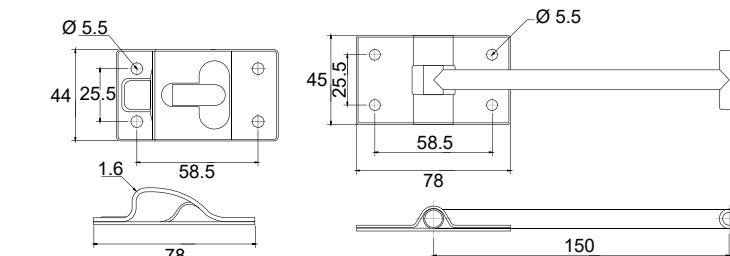

SPECIFICATIONS

McNaughtans Administration & Melbourne Branch

321 Greens Rd, Keysborough, VIC 3173
Mon - Fri : 8 AM - 4:30 PM
03 8768 6666
vicsales@mcnaughtans.com.au

McNaughtans Brisbane

925 Nudgee Road, Banyo, Qld 4014
Mon - Fri : 8 AM - 4:30 PM
07 32677722
qldsales@mcnaughtans.com.au

McNaughtans Sydney

2/314 Hoxton Park Road, Prestons, NSW 2170
Mon - Fri : 8 AM - 4:30 PM
02 9609 5122
nsw@mcnaughtans.com.au

McNaughtans Perth

3 Kalli Street, Malaga, WA 6090
Mon - Fri : 8 AM - 4:30 PM
08 9248 1833
wainfo@mcnaughtans.com.au

Struts Australia Laverton

3/110 Fitzgerald Road, Laverton North, VIC 3026
Mon - Fri : 8 AM - 4:30 PM
03 9369 8113
info@strutsaustralia.com

Concept Latch, Lock and Hinge Brunswick

353 Victoria Street, Brunswick, VIC 3056
Mon - Thurs 9 AM - 5 PM, Fri 9 AM - 4 PM
03 9388 2551
sales@conceptlatch.com.au