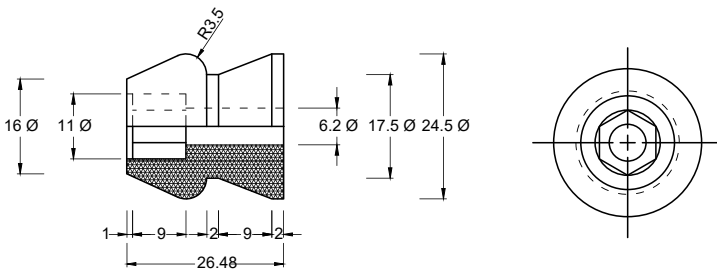

SPECIFICATIONS

666/002