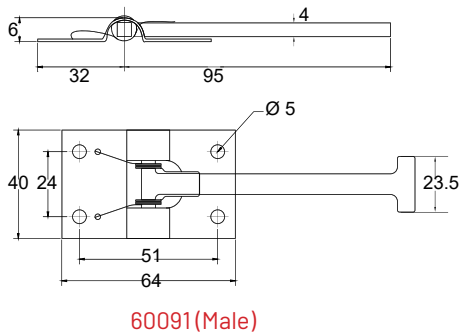

SPECIFICATIONS