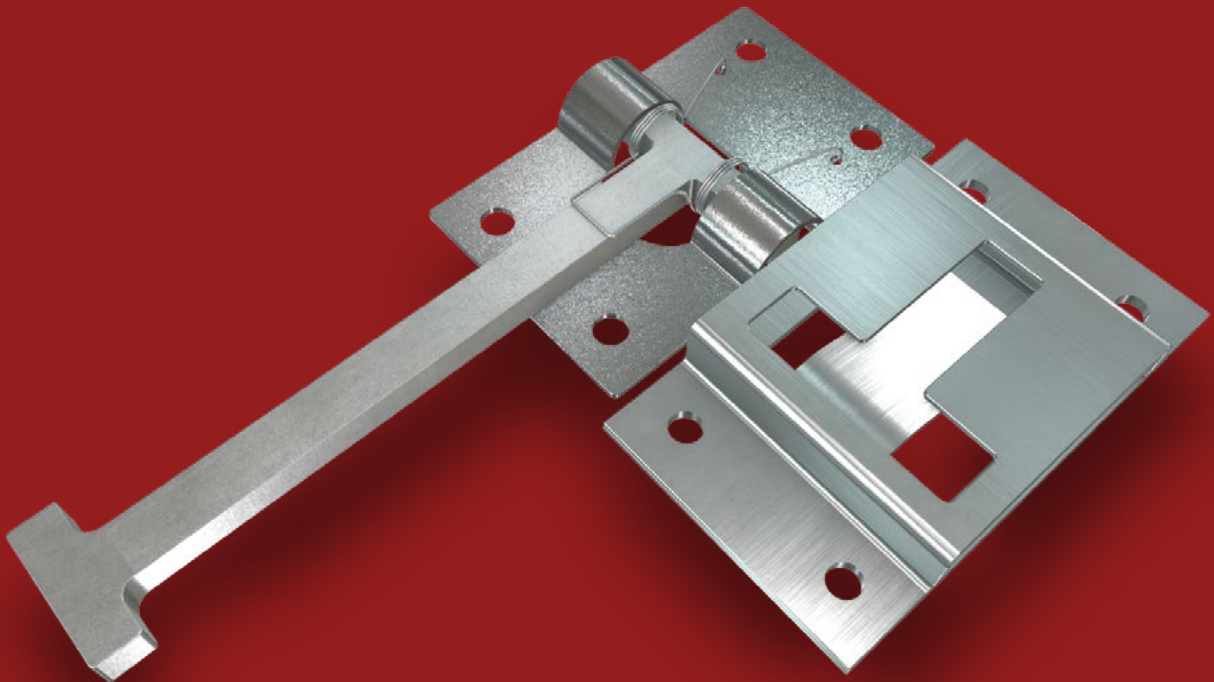

DOOR RETAINERS

Commonly used on trucks, trailers, caravans, and camper trailers to hold doors open amongst many other applications.

294 DOOR RETAINERS - DOOR HOLD

295 DOOR RETAINERS - DOOR RETAINER

DOOR RETAINER Z/P
60090/60091

2132
DOOR HOLD

MATERIAL
Steel Spring, Cast Steel

FINISH
Zinc Plated

TYPE
Claw Catch Door Retainer

DESCRIPTION

Female: L66 x H34.5 x W29mm
Mounting holes 4 x 5.00mm Ø
Springs 2

Male: L61 x H27.4 x W20mm
Mounting holes 2 x 6.00mm Ø

SPECIFICATIONS

2132N
DOOR HOLD

MATERIAL
Nylon

TYPE
Claw Catch Door Retainer

DESCRIPTION

Female: L64 x H34 x W29mm
Mounting holes 4 x Ø4.5mm
Springs 2

Male: L64 x H24 x W28.2mm
Mounting holes 4
Slotted Adjustable
5.00 x 9.7mm

60090/60091
60090S/60091S
DOOR RETAINER

MATERIAL
Zinc Plated Steel / Stainless Steel

DESCRIPTION

Spring - Door Retainer
 Sold as a set.
 (Rubber Backing Gaskets available)
 #60092R - Male
 #60093R - Female