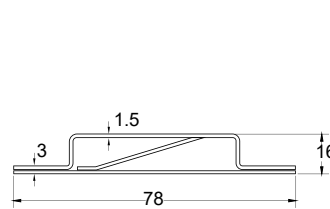

SPECIFICATIONS