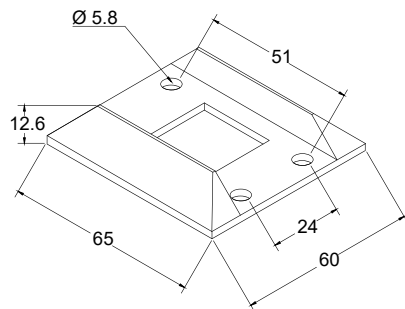

SPECIFICATIONS