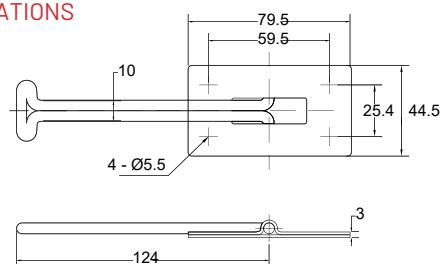

SPECIFICATIONS

2132N
DOOR HOLD

MATERIAL
Nylon

TYPE
Claw Catch Door Retainer

DESCRIPTION

Female: L64 x H34 x W29mm
Mounting holes 4 x Ø4.5mm
Springs 2

Male: L64 x H24 x W28.2mm
Mounting holes 4
Slotted Adjustable
5.00 x 9.7mm

SPECIFICATIONS

550/551 550/551L

DOOR RETAINER

MATERIAL

Cast Steel Arm - Zinc Plated
Mild Steel - Zinc plated

DESCRIPTION

Door Hold Long Hook And Retainer Plate. Sold as a set.

550/551

DESCRIPTION

Dimensions :
499mm long x 350mm handle x 60mm wide.
Shaft inner OD 14mm Outer OD 25mm.
For curtain sider doors.

SPECIFICATIONS

70822ZP

McNaughtans
Administration & Melbourne Branch

321 Greens Rd, Keysborough, VIC 3173
Mon - Fri : 8 AM - 4:30 PM
03 8768 6666
vicsales@mcnaughtans.com.au