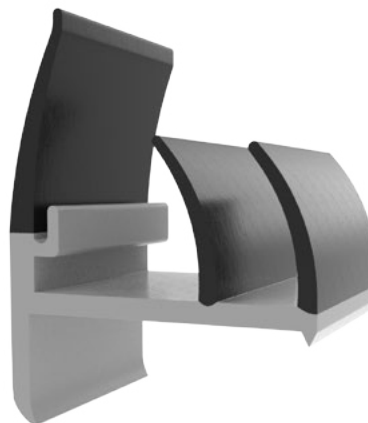

DOOR SEALS

Supplied into the Truck Body industry.
Can be used in a variety of applications.
PVC rigid body with flexible rubber sealing legs.
Various sizes and profiles available.

301 DOOR SEAL RUBBERS

DUROMETER GREY
20MM MCNPVG30

MCNPVG25 / MCNPVG30 / MCNPVG40

DOOR SEAL RUBBER

MATERIAL
PVC

DESCRIPTION

Durometer Grey door seal. This product is a grey door seal with a rigid PVC body that is often used when a seal is needed between two door edges on UTEs, trucks and buses. It creates a water tight seal and firm contact when screwed or glued into place on the edge of the doors.

MATERIAL

PVC

DESCRIPTION

Durometer Grey door seal.

SPECIFICATIONS

MCNPVG50
5 METRE LENGTHS

SPECIFICATIONS

MCNPVG44B
(Black Rubber Legs)
3.6 METRE LENGTHS