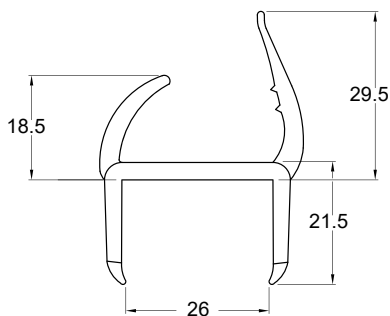

MCNPVG25 / MCNPVG30 / MCNPVG40

DOOR SEAL RUBBER

MATERIAL
PVC

DESCRIPTION

Durometer Grey door seal. This product is a grey door seal with a rigid PVC body that is often used when a seal is needed between two door edges on UTEs, trucks and buses. It creates a water tight seal and firm contact when screwed or glued into place on the edge of the doors.

SPECIFICATIONS

MCNPVG25
5 METRE LENGTHS

SPECIFICATIONS

MCNPVG30
5 METRE LENGTHS

SPECIFICATIONS

MCNPVG40
5 METRE LENGTHS

MCNPVG50 / MCNPVG44B

DOOR SEAL RUBBER

MATERIAL

PVC

DESCRIPTION

Durometer Grey door seal.

SPECIFICATIONS

MCNPVG50
5 METRE LENGTHS

SPECIFICATIONS

MCNPVG44B
(Black Rubber Legs)
3.6 METRE LENGTHS

MCNPVG55 / MCNPVG85

DOOR SEAL RUBBER

MATERIAL

PVC

DESCRIPTION

Durometer Grey door seal.

SPECIFICATIONS

MCNPVG55
4.2 METRE LENGTHS