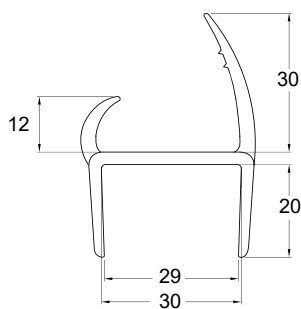

SPECIFICATIONS

MCNPVG25
5 METRE LENGTHS

SPECIFICATIONS

MCNPVG30
5 METRE LENGTHS

SPECIFICATIONS

MCNPVG40
5 METRE LENGTHS

MCNPVG50 / MCNPVG44B

DOOR SEAL RUBBER

MATERIAL

PVC

DESCRIPTION

Durometer Grey door seal.

SPECIFICATIONS

MCNPVG50
5 METRE LENGTHS

SPECIFICATIONS

MCNPVG44B
(Black Rubber Legs)
3.6 METRE LENGTHS

MCNPVG55 / MCNPVG85

DOOR SEAL RUBBER

MATERIAL

PVC

DESCRIPTION

Durometer Grey door seal.

SPECIFICATIONS

MCNPVG55
4.2 METRE LENGTHS

SPECIFICATIONS

MCNPVG85
4.2 METRE LENGTHS

PVGT-100

DOOR SEAL RUBBER

MATERIAL

RUBBER

COLOUR

GREY