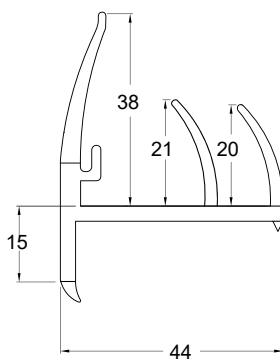

SPECIFICATIONS

MCNPVG25
5 METRE LENGTHS

SPECIFICATIONS

MCNPVG30
5 METRE LENGTHS

SPECIFICATIONS

MCNPVG40
5 METRE LENGTHS

MCNPVG50 / MCNPVG44B

DOOR SEAL RUBBER

MATERIAL

PVC

DESCRIPTION

Durometer Grey door seal.

SPECIFICATIONS

MCNPVG50
5 METRE LENGTHS

SPECIFICATIONS

MCNPVG44B
(Black Rubber Legs)
3.6 METRE LENGTHS

MCNPVG55 / MCNPVG85

DOOR SEAL RUBBER

MATERIAL

PVC

DESCRIPTION

Durometer Grey door seal.

SPECIFICATIONS

MCNPVG55
4.2 METRE LENGTHS

SPECIFICATIONS

MCNPVG85
4.2 METRE LENGTHS

PVGT-100

DOOR SEAL RUBBER

MATERIAL

RUBBER

COLOUR

GREY