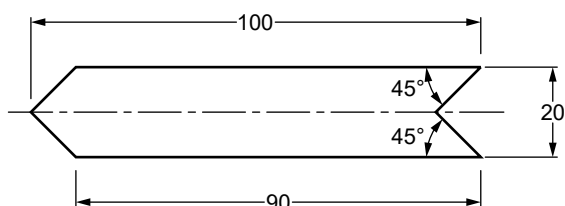

SPECIFICATIONS

PVGT-100