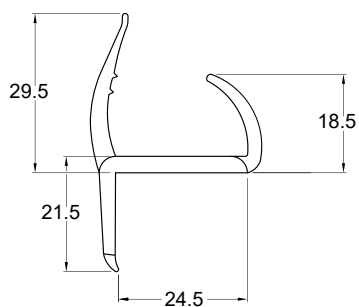

SPECIFICATIONS

MCNPVG25
5 METRE LENGTHS

SPECIFICATIONS

MCNPVG30
5 METRE LENGTHS

SPECIFICATIONS

MCNPVG40
5 METRE LENGTHS

MCNPVG50 / MCNPVG44B

DOOR SEAL RUBBER

MATERIAL

PVC

DESCRIPTION

Durometer Grey door seal.

SPECIFICATIONS

MCNPVG50
5 METRE LENGTHS

SPECIFICATIONS

MCNPVG44B
(Black Rubber Legs)
3.6 METRE LENGTHS

MCNPVG55 / MCNPVG85

DOOR SEAL RUBBER

MATERIAL

PVC

DESCRIPTION

Durometer Grey door seal.

SPECIFICATIONS

MCNPVG55
4.2 METRE LENGTHS

SPECIFICATIONS

MCNPVG85
4.2 METRE LENGTHS

PVGT-100

DOOR SEAL RUBBER

MATERIAL

RUBBER

COLOUR

GREY