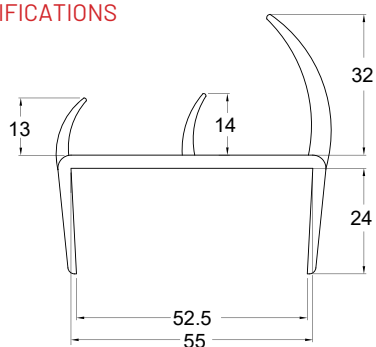

MATERIAL

PVC

DESCRIPTION

Durometer Grey door seal.

SPECIFICATIONS

MCNPVG50
5 METRE LENGTHS

SPECIFICATIONS

MCNPVG44B
(Black Rubber Legs)
3.6 METRE LENGTHS

MCNPVG55 / MCNPVG85

DOOR SEAL RUBBER

MATERIAL

PVC

DESCRIPTION

Durometer Grey door seal.

SPECIFICATIONS

MCNPVG55
4.2 METRE LENGTHS

SPECIFICATIONS

MCNPVG85
4.2 METRE LENGTHS

PVGT-100

DOOR SEAL RUBBER

MATERIAL

RUBBER

COLOUR

GREY