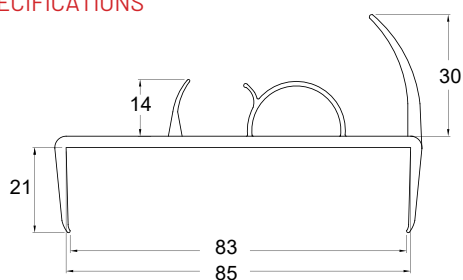

MATERIAL

PVC

DESCRIPTION

Durometer Grey door seal.

SPECIFICATIONS

MCNPVG50
5 METRE LENGTHS

SPECIFICATIONS

MCNPVG44B
(Black Rubber Legs)
3.6 METRE LENGTHS

MCNPVG55 / MCNPVG85

DOOR SEAL RUBBER

MATERIAL

PVC

DESCRIPTION

Durometer Grey door seal.

SPECIFICATIONS

MCNPVG55
4.2 METRE LENGTHS

SPECIFICATIONS

MCNPVG85
4.2 METRE LENGTHS

PVGT-100

DOOR SEAL RUBBER

MATERIAL

RUBBER

COLOUR

GREY