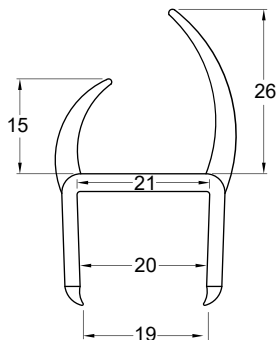

MCNPVG25 / MCNPVG30 / MCNPVG40

DOOR SEAL RUBBER

MATERIAL
PVC

DESCRIPTION

Durometer Grey door seal. This product is a grey door seal with a rigid PVC body that is often used when a seal is needed between two door edges on UTEs, trucks and buses. It creates a water tight seal and firm contact when screwed or glued into place on the edge of the doors.

SPECIFICATIONS

MCNPVG25
5 METRE LENGTHS

SPECIFICATIONS

MCNPVG30
5 METRE LENGTHS

SPECIFICATIONS

MCNPVG40
5 METRE LENGTHS

MCNPVG50 / MCNPVG44B

DOOR SEAL RUBBER

MATERIAL

PVC

DESCRIPTION

Durometer Grey door seal.

SPECIFICATIONS

MCNPVG50
5 METRE LENGTHS

SPECIFICATIONS

MCNPVG44B
(Black Rubber Legs)
3.6 METRE LENGTHS

MCNPVG55 / MCNPVG85

DOOR SEAL RUBBER

MATERIAL

PVC

DESCRIPTION

Durometer Grey door seal.

SPECIFICATIONS

MCNPVG55
4.2 METRE LENGTHS