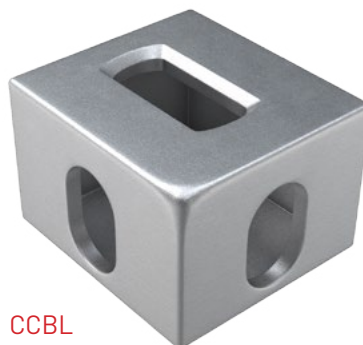

CCBR / CCBL / CCTR / CCTL

CORNER CASTING

MATERIAL

Cat Steel Aldur

WEIGHT

11.50kg

DESCRIPTION

PART NUMBERS

CCBR - Bottom Right

CCBL - Bottom Left

CCTR - Top Right

CCTL - Top Left

Corner Castings are the generic items used to allow connection of shipping containers to other objects.

- Shipping Container ISO Corner Castings
- High quality Cat Steel Aldur s45.
- Shotblasted and machined on six sides.
- Manufactured in accordance with ISO 1161

PLEASE NOTE

You can substitute CCBR with CCTL and vice versa with all the corner cast blocks. Opposite hand and opposite corner will match.

SPECIFICATIONS

CCBL

McNaughtans Administration & Melbourne Branch

321 Greens Rd, Keysborough, VIC 3173
Mon - Fri : 8 AM - 4:30 PM
03 8768 6666
vicsales@mcnaughtans.com.au

McNaughtans Brisbane

925 Nudgee Road, Banyo, Qld 4014
Mon - Fri : 8 AM - 4:30 PM
07 32677722
qldsales@mcnaughtans.com.au

McNaughtans Sydney

2/314 Hoxton Park Road, Prestons, NSW 2170
Mon - Fri : 8 AM - 4:30 PM
02 9609 5122
nsw@mcnaughtans.com.au

McNaughtans Perth

3 Kalli Street, Malaga, WA 6090
Mon - Fri : 8 AM - 4:30 PM
08 9248 1833
wainfo@mcnaughtans.com.au

Struts Australia Laverton

3/110 Fitzgerald Road, Laverton North, VIC 3026
Mon - Fri : 8 AM - 4:30 PM
03 9369 8113
info@strutsaustralia.com

Concept Latch, Lock and Hinge Brunswick

353 Victoria Street, Brunswick, VIC 3056
Mon - Thurs 9 AM - 5 PM, Fri 9 AM - 4 PM
03 9388 2551
sales@conceptlatch.com.au