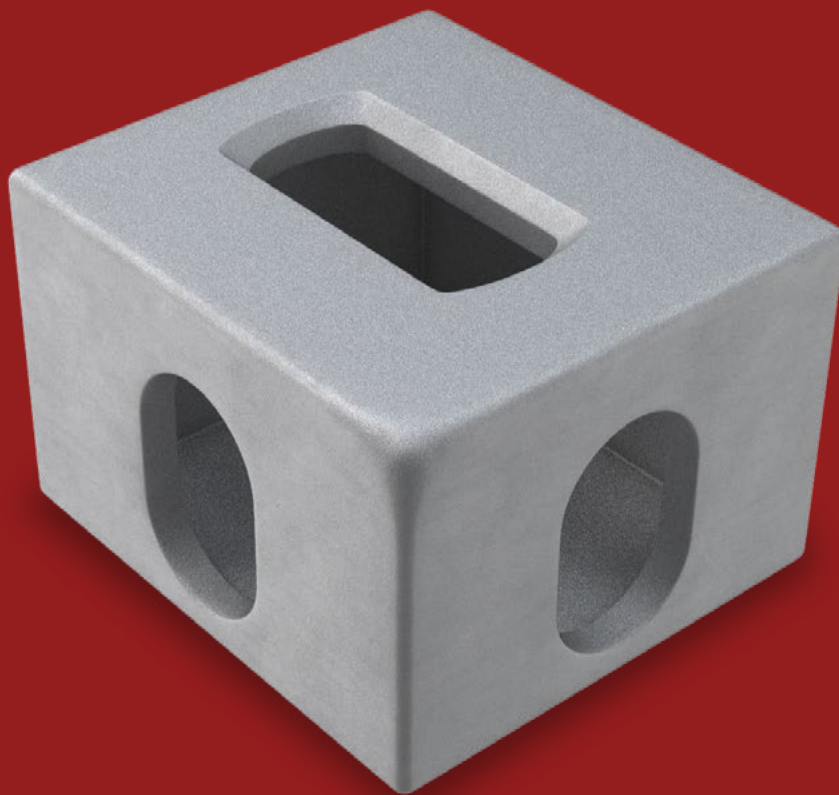

CORNER CASTING

Structural element of a shipping container allowing it to be connected to other containers both horizontally and vertically.

383 CORNER CASTING - TWIST LOCK

384 CORNER CASTING - CORNER CASTING

CORNER CASTING

MCNTL-001

TWIST LOCK

DESCRIPTION

Twist locks are devices that are primarily incorporated to join and lock containers vertically and/or horizontally. As a result, these connection items became very vital to safely securing containers for transportation and retrofitting purposes.

Additionally, twist-locks were standardly designed to secure containers while on marine, rail, or land transport. They make certain that containers stacked on top of each other are secured to anchor points. Thus, twistlocks prevent accidental dislodging.

DESCRIPTION

PART NUMBERS

CCBR - Bottom Right

CCBL - Bottom Left

CCTR - Top Right

CCTL - Top Left

Corner Castings are the generic items used to allow connection of shipping containers to other objects.

- Shipping Container ISO Corner Castings
- High quality Cat Steel Aldur s45.
- Shotblasted and machined on six sides.
- Manufactured in accordance with ISO 1161