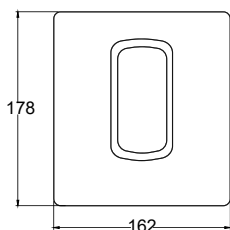

CCBR / CCBL / CCTR / CCTL

CORNER CASTING

MATERIAL

Cat Steel Aldur

WEIGHT

11.50kg

DESCRIPTION

PART NUMBERS

CCBR - Bottom Right

CCBL - Bottom Left

CCTR - Top Right

CCTL - Top Left

Corner Castings are the generic items used to allow connection of shipping containers to other objects.

- Shipping Container ISO Corner Castings
- High quality Cat Steel Aldur s45.
- Shotblasted and machined on six sides.
- Manufactured in accordance with ISO 1161

PLEASE NOTE

You can substitute CCBR with CCTL and vice versa with all the corner cast blocks. Opposite hand and opposite corner will match.

SPECIFICATIONS

CCBR