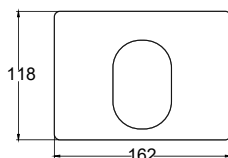

CCBR / CCBL / CCTR / CCTL

CORNER CASTING

MATERIAL

Cat Steel Aldur

WEIGHT

11.50kg

DESCRIPTION

PART NUMBERS

CCBR - Bottom Right

CCBL - Bottom Left

CCTR - Top Right

CCTL - Top Left

Corner Castings are the generic items used to allow connection of shipping containers to other objects.

- Shipping Container ISO Corner Castings
- High quality Cat Steel Aldur s45.
- Shotblasted and machined on six sides.
- Manufactured in accordance with ISO 1161

PLEASE NOTE

You can substitute CCBR with CCTL and vice versa with all the corner cast blocks. Opposite hand and opposite corner will match.

SPECIFICATIONS

CCBR