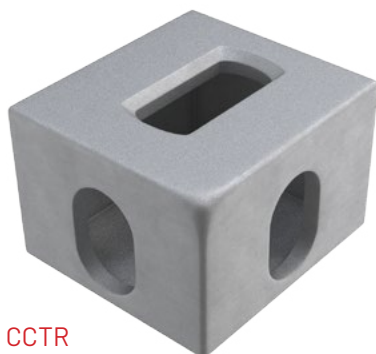

CORNER CASTING

MCNTL-001

TWIST LOCK

DESCRIPTION

Twist locks are devices that are primarily incorporated to join and lock containers vertically and/or horizontally. As a result, these connection items became very vital to safely securing containers for transportation and retrofitting purposes.

SPECIFICATIONS

MCNTL-001

CCBR / CCBL / CCTR / CCTL

CORNER CASTING

MATERIAL

Cat Steel Aldur

WEIGHT

11.50kg

DESCRIPTION

PART NUMBERS

CCBR - Bottom Right

CCBL - Bottom Left

CCTR - Top Right

CCTL - Top Left

Corner Castings are the generic items used to allow connection of shipping containers to other objects.

- Shipping Container ISO Corner Castings
- High quality Cat Steel Aldur s45.
- Shotblasted and machined on six sides.
- Manufactured in accordance with ISO 1161

PLEASE NOTE

You can substitute CCBR with CCTL and vice versa with all the corner cast blocks. Opposite hand and opposite corner will match.

SPECIFICATIONS

CCBR

CCBL

CCTR

CCTL

McNaughtans Administration & Melbourne Branch