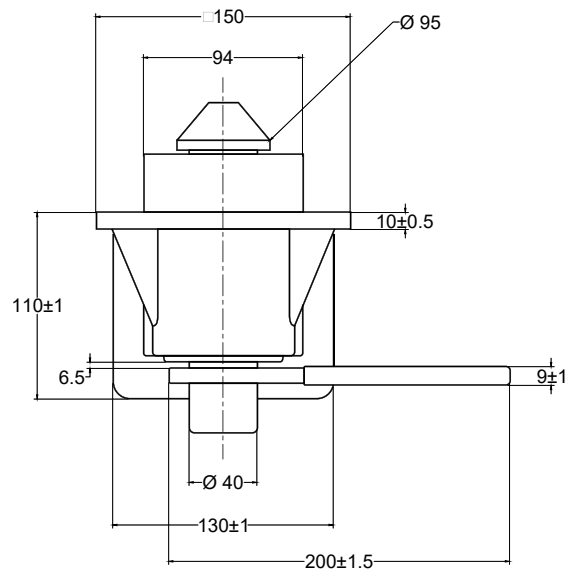

CORNER CASTING

Structural element of a shipping container allowing it to be connected to other containers both horizontally and vertically.

383 CORNER CASTING - TWIST LOCK

384 CORNER CASTING - CORNER CASTING

CORNER CASTING

MCNTL-001

TWIST LOCK

DESCRIPTION

Twist locks are devices that are primarily incorporated to join and lock containers vertically and/or horizontally. As a result, these connection items became very vital to safely securing containers for transportation and retrofitting purposes.

SPECIFICATIONS

MCNTL-001

CCBR / CCBL / CCTR / CCTL

CORNER CASTING

MATERIAL

Cat Steel Aldur

WEIGHT

11.50kg

DESCRIPTION

PART NUMBERS

CCBR - Bottom Right

CCBL - Bottom Left

CCTR - Top Right

CCTL - Top Left

Corner Castings are the generic items used to allow connection of shipping containers to other objects.

- Shipping Container ISO Corner Castings
- High quality Cat Steel Aldur s45.
- Shotblasted and machined on six sides.
- Manufactured in accordance with ISO 1161