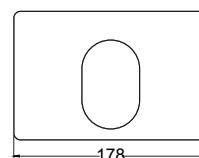

CCBR / CCBL / CCTR / CCTL

CORNER CASTING

MATERIAL

Cat Steel Aldur

WEIGHT

11.50kg

DESCRIPTION

PART NUMBERS

CCBR - Bottom Right

CCBL - Bottom Left

CCTR - Top Right

CCTL - Top Left

Corner Castings are the generic items used to allow connection of shipping containers to other objects.

- Shipping Container ISO Corner Castings
- High quality Cat Steel Aldur s45.
- Shotblasted and machined on six sides.
- Manufactured in accordance with ISO 1161

PLEASE NOTE

You can substitute CCBR with CCTL and vice versa with all the corner cast blocks. Opposite hand and opposite corner will match.

SPECIFICATIONS

CCBR