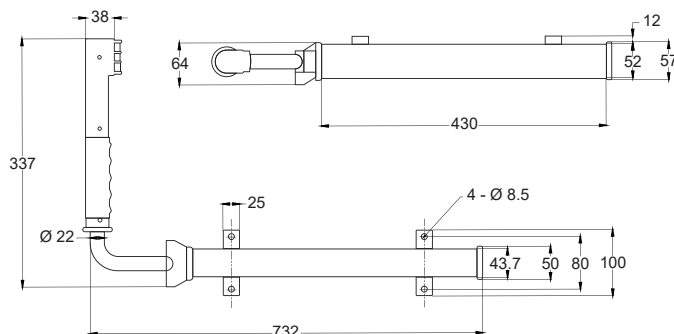

631901

CURTAIN SIDER - DOOR RETAINER

MATERIAL

**Aluminium Profile - Plastic end Caps.
Rubber protective arm.**

DESCRIPTION

The spring loaded retainer is polyurethanelled against a high grade steel compression spring. The compression spring is located inside a sealed aluminium profile housing which is tightened by plastic end covers and protected against dirt and humidity by O-rings. The plastic cover on the front side is fitted with counter sunk stops which hold the arm in the released position and prevent it moving into a position other than that required. The aluminium strip comes with two longitudinal channels for holding the two, infinitely adjustable fixing brackets which are screw or weld-mounted to the vehicle. The internal parts are galvanized, smooth-running and maintenance-free. The spring loaded arm has a stroke of approx. 230 mm.

SPECIFICATIONS

70822ZP

CURTAIN SIDER - LARGE DOOR RETAINER

MATERIAL

Mild Steel Zinc Plated

SPECIFICATIONS

DESCRIPTION

Spring handle. 2 positions at 180° from each other.
Dimensions :
499mm long x 350mm handle x 60mm wide.
Shaft inner OD 16mm Outer OD 27mm.