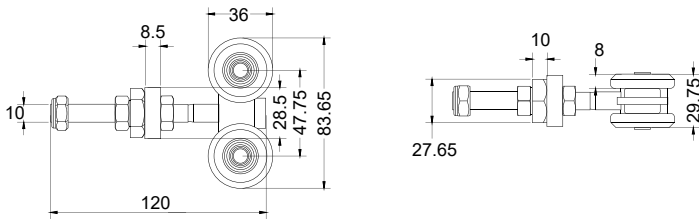

MCNROLLER - CURTAIN SIDER

MCNROLLER
CURTAIN SIDER - ROLLER

▼
MATERIAL
Mild Steel

DESCRIPTION

Gold Passivated Mild Steel Shaft, Bracket & Spacer. Shaft M10. Supplied with 2 x M10 nuts and M10 Nyloc Nut. 4 x Sealed Roller Bearing Wheels per Unit.

SPECIFICATIONS

MCNROLLER

T73009AQR
CURTAIN TENSIONER - RIGHT HAND - ALUMINIUM

T73009AQL
CURTAIN TENSIONER - LEFT HAND - ALUMINIUM

▼
DESCRIPTION
Material: Cast alloy

SPECIFICATIONS

T73009AQR

T73009AQL

631901

CURTAIN SIDER - DOOR RETAINER

MATERIAL

**Aluminium Profile - Plastic end Caps.
Rubber protective arm.**

DESCRIPTION

The spring loaded retainer is polyurethanelled against a high grade steel compression spring. The compression spring is located inside a sealed aluminium profile housing which is tightened by plastic end covers and protected against dirt and humidity by O-rings. The plastic cover on the front side is fitted with counter sunk stops which hold the arm in the released position and prevent it moving into a position other than that required. The aluminium strip comes with two longitudinal channels for holding the two, infinitely adjustable fixing brackets which are screw or weld-mounted to the vehicle. The internal parts are galvanized, smooth-running and maintenance-free. The spring loaded arm has a stroke of approx. 230 mm.

SPECIFICATIONS

70822ZP

CURTAIN SIDER - LARGE DOOR RETAINER

MATERIAL

Mild Steel Zinc Plated

SPECIFICATIONS

DESCRIPTION

Spring handle. 2 positions at 180° from each other.
Dimensions :
499mm long x 350mm handle x 60mm wide.
Shaft inner OD 16mm Outer OD 27mm.