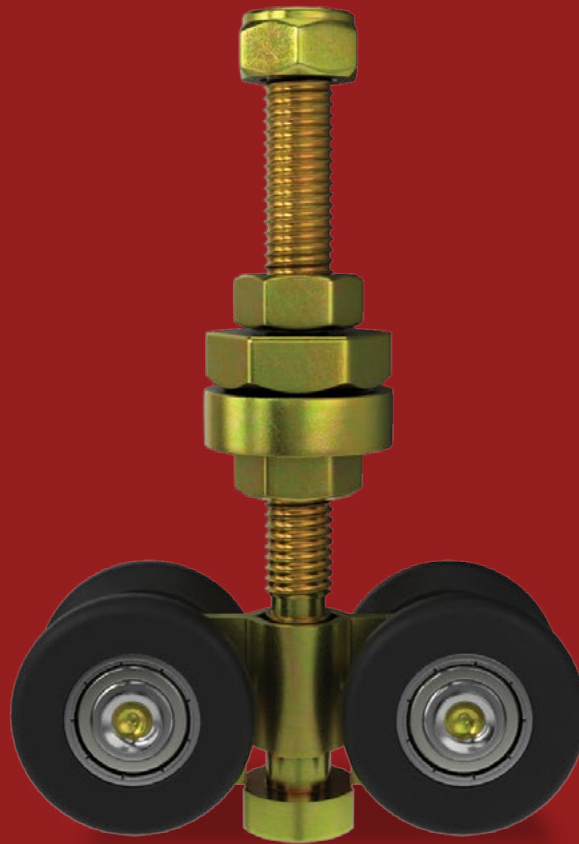

CURTAIN SIDER

Replacement Components for Curtain Siders

- 386 CURTAIN SIDE - ROLLER
- 386 CURTAIN SIDE - CURTAIN TENSIONER
- 387 CURTAIN SIDE - DOOR RETAINER
- 388 CURTAIN SIDE - LARGE DOOR RETAINER
- 388 CURTAIN SIDE - OVERCENTRE CENTRE BUCKLE

MCNROLLER - CURTAIN SIDER

MCNROLLER
CURTAIN SIDER - ROLLER

▼
MATERIAL
Mild Steel

DESCRIPTION

Gold Passivated Mild Steel Shaft, Bracket & Spacer. Shaft M10. Supplied with 2 x M10 nuts and M10 Nyloc Nut. 4 x Sealed Roller Bearing Wheels per Unit.

SPECIFICATIONS

MCNROLLER

T73009AQR
CURTAIN TENSIONER - RIGHT HAND - ALUMINIUM

T73009AQL
CURTAIN TENSIONER - LEFT HAND - ALUMINIUM

▼
DESCRIPTION
Material: Cast alloy

SPECIFICATIONS

T73009AQR

T73009AQL

631901

CURTAIN SIDER - DOOR RETAINER

MATERIAL

**Aluminium Profile - Plastic end Caps.
Rubber protective arm.**

DESCRIPTION

The spring loaded retainer is polyurethanelled against a high grade steel compression spring. The compression spring is located inside a sealed aluminium profile housing which is tightened by plastic end covers and protected against dirt and humidity by O-rings. The plastic cover on the front side is fitted with counter sunk stops which hold the arm in the released position and prevent it moving into a position other than that required. The aluminium strip comes with two longitudinal channels for holding the two, infinitely adjustable fixing brackets which are screw or weld-mounted to the vehicle. The internal parts are galvanized, smooth-running and maintenance-free. The spring loaded arm has a stroke of approx. 230 mm.