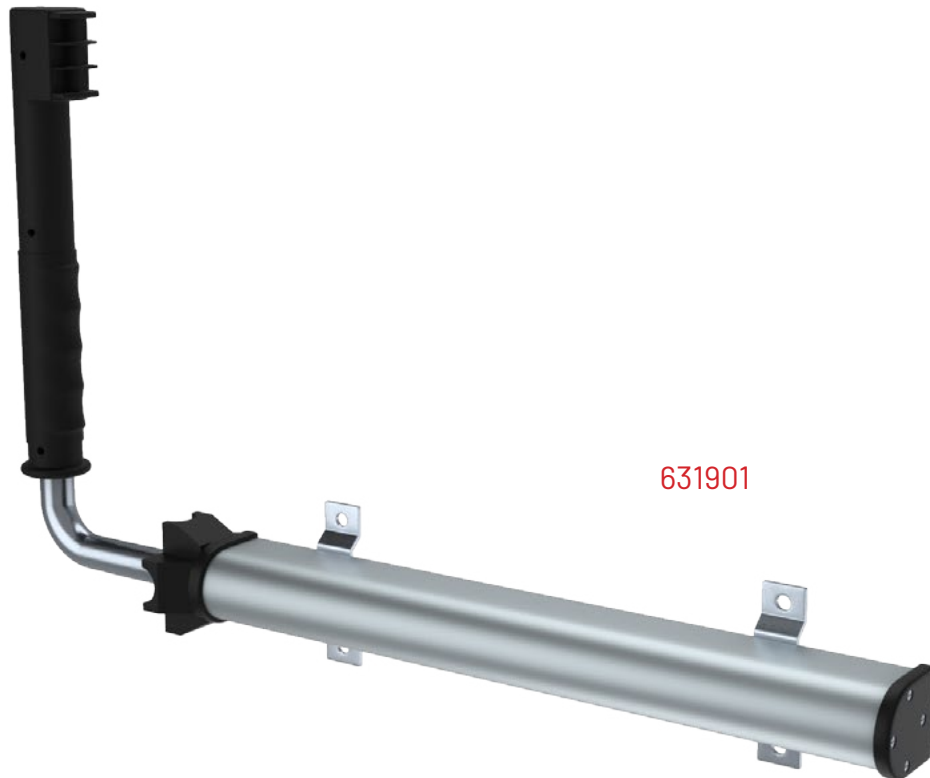

MCNROLLER - CURTAIN SIDER

MCNROLLER
CURTAIN SIDER - ROLLER

▼
MATERIAL
Mild Steel

DESCRIPTION

Gold Passivated Mild Steel Shaft, Bracket & Spacer. Shaft M10. Supplied with 2 x M10 nuts and M10 Nyloc Nut. 4 x Sealed Roller Bearing Wheels per Unit.

SPECIFICATIONS

MCNROLLER

T73009AQR
CURTAIN TENSIONER - RIGHT HAND - ALUMINIUM

T73009AQL
CURTAIN TENSIONER - LEFT HAND - ALUMINIUM

▼
DESCRIPTION
Material: Cast alloy

SPECIFICATIONS

T73009AQR

T73009AQL

631901

CURTAIN SIDER - DOOR RETAINER

MATERIAL

**Aluminium Profile - Plastic end Caps.
Rubber protective arm.**

DESCRIPTION

The spring loaded retainer is polyurethanelled against a high grade steel compression spring. The compression spring is located inside a sealed aluminium profile housing which is tightened by plastic end covers and protected against dirt and humidity by O-rings. The plastic cover on the front side is fitted with counter sunk stops which hold the arm in the released position and prevent it moving into a position other than that required. The aluminium strip comes with two longitudinal channels for holding the two, infinitely adjustable fixing brackets which are screw or weld-mounted to the vehicle. The internal parts are galvanized, smooth-running and maintenance-free. The spring loaded arm has a stroke of approx. 230 mm.

SPECIFICATIONS

70822ZP

CURTAIN SIDER - LARGE DOOR RETAINER

MATERIAL

Mild Steel Zinc Plated

SPECIFICATIONS

DESCRIPTION

Spring handle. 2 positions at 180° from each other.
Dimensions :
499mm long x 350mm handle x 60mm wide.
Shaft inner OD 16mm Outer OD 27mm.