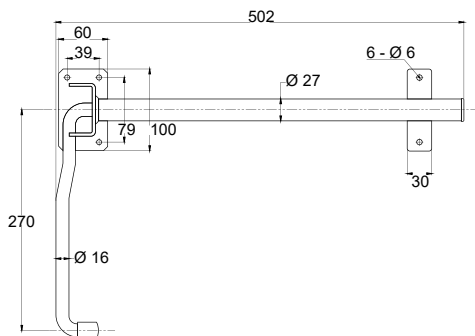

SPECIFICATIONS

70822ZP

CURTAIN SIDER - LARGE DOOR RETAINER

MATERIAL

Mild Steel Zinc Plated

SPECIFICATIONS

DESCRIPTION

Spring handle. 2 positions at 180° from each other.
Dimensions :
499mm long x 350mm handle x 60mm wide.
Shaft inner OD 16mm Outer OD 27mm.

70822ZP

OCB-001

CURTAIN SIDER - OVER CENTRE STRAP BUCKLE

DESCRIPTION

Over Centre strap buckle.
Used on most Side Curtains.
50mm.
Stainless Steel.
Black Plastic Push Button on bottom.
Load Capacity : 400kg