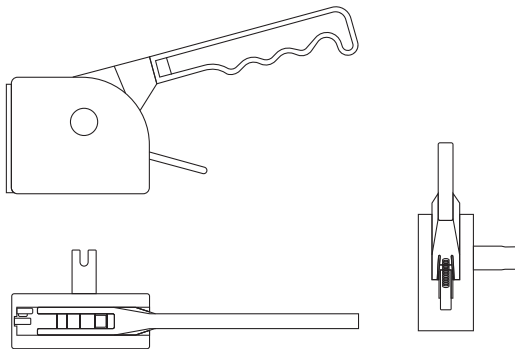

MCNROLLER - CURTAIN SIDER

MCNROLLER
CURTAIN SIDER - ROLLER

▼
MATERIAL
Mild Steel

DESCRIPTION

Gold Passivated Mild Steel Shaft, Bracket & Spacer. Shaft M10. Supplied with 2 x M10 nuts and M10 Nyloc Nut. 4 x Sealed Roller Bearing Wheels per Unit.

SPECIFICATIONS

MCNROLLER

T73009AQR
CURTAIN TENSIONER - RIGHT HAND - ALUMINIUM

T73009AQL
CURTAIN TENSIONER - LEFT HAND - ALUMINIUM

▼
DESCRIPTION
Material: Cast alloy

SPECIFICATIONS

T73009AQR

T73009AQL

631901

CURTAIN SIDER - DOOR RETAINER

MATERIAL

**Aluminium Profile - Plastic end Caps.
Rubber protective arm.**

DESCRIPTION

The spring loaded retainer is polyurethanelled against a high grade steel compression spring. The compression spring is located inside a sealed aluminium profile housing which is tightened by plastic end covers and protected against dirt and humidity by O-rings. The plastic cover on the front side is fitted with counter sunk stops which hold the arm in the released position and prevent it moving into a position other than that required. The aluminium strip comes with two longitudinal channels for holding the two, infinitely adjustable fixing brackets which are screw or weld-mounted to the vehicle. The internal parts are galvanized, smooth-running and maintenance-free. The spring loaded arm has a stroke of approx. 230 mm.

SPECIFICATIONS

70822ZP

CURTAIN SIDER - LARGE DOOR RETAINER

MATERIAL

Mild Steel Zinc Plated

SPECIFICATIONS

DESCRIPTION

Spring handle. 2 positions at 180° from each other.
Dimensions :
499mm long x 350mm handle x 60mm wide.
Shaft inner OD 16mm Outer OD 27mm.