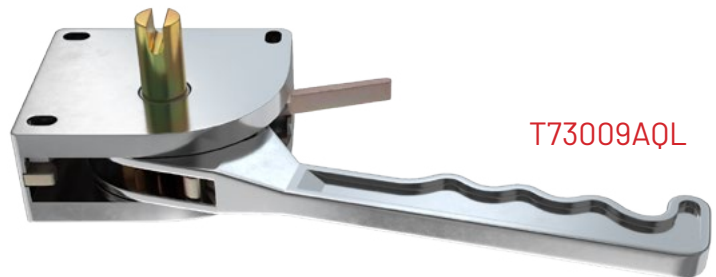

MCNROLLER - CURTAIN SIDER

MCNROLLER
CURTAIN SIDER - ROLLER

▼
MATERIAL
Mild Steel

DESCRIPTION

Gold Passivated Mild Steel Shaft, Bracket & Spacer. Shaft M10. Supplied with 2 x M10 nuts and M10 Nyloc Nut. 4 x Sealed Roller Bearing Wheels per Unit.

SPECIFICATIONS

MCNROLLER

T73009AQR
CURTAIN TENSIONER - RIGHT HAND - ALUMINIUM

T73009AQL
CURTAIN TENSIONER - LEFT HAND - ALUMINIUM

▼
DESCRIPTION
Material: Cast alloy

SPECIFICATIONS

T73009AQR

T73009AQL

631901

CURTAIN SIDER - DOOR RETAINER

MATERIAL

**Aluminium Profile - Plastic end Caps.
Rubber protective arm.**

DESCRIPTION

The spring loaded retainer is polyurethanelled against a high grade steel compression spring. The compression spring is located inside a sealed aluminium profile housing which is tightened by plastic end covers and protected against dirt and humidity by O-rings. The plastic cover on the front side is fitted with counter sunk stops which hold the arm in the released position and prevent it moving into a position other than that required. The aluminium strip comes with two longitudinal channels for holding the two, infinitely adjustable fixing brackets which are screw or weld-mounted to the vehicle. The internal parts are galvanized, smooth-running and maintenance-free. The spring loaded arm has a stroke of approx. 230 mm.

SPECIFICATIONS

70822ZP

CURTAIN SIDER - LARGE DOOR RETAINER

MATERIAL

Mild Steel Zinc Plated

SPECIFICATIONS

DESCRIPTION

Spring handle. 2 positions at 180° from each other.
Dimensions :
499mm long x 350mm handle x 60mm wide.
Shaft inner OD 16mm Outer OD 27mm.