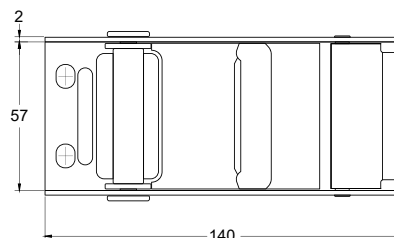

SPECIFICATIONS

70822ZP

CURTAIN SIDER - LARGE DOOR RETAINER

MATERIAL

Mild Steel Zinc Plated

SPECIFICATIONS

DESCRIPTION

Spring handle. 2 positions at 180° from each other.
Dimensions :
499mm long x 350mm handle x 60mm wide.
Shaft inner OD 16mm Outer OD 27mm.

OCB-001

OCB-002

CURTAIN SIDER - OVER CENTRE STRAP BUCKLE

DESCRIPTION

Over Centre strap buckle.
50mm.
Stainless Steel.
Stainless Push Button on bottom.
Load Capacity : 550kg

OCB-002

SPECIFICATIONS

McNaughtans Administration & Melbourne Branch