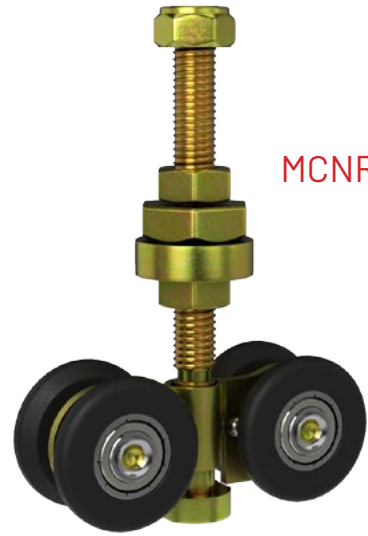

CURTAIN SIDER

Replacement Components for Curtain Siders

- 386 CURTAIN SIDE - ROLLER
- 386 CURTAIN SIDE - CURTAIN TENSIONER
- 387 CURTAIN SIDE - DOOR RETAINER
- 388 CURTAIN SIDE - LARGE DOOR RETAINER
- 388 CURTAIN SIDE - OVERCENTRE CENTRE BUCKLE

MCNROLLER - CURTAIN SIDER

MCNROLLER
CURTAIN SIDER - ROLLER

▼
MATERIAL
Mild Steel

DESCRIPTION

Gold Passivated Mild Steel Shaft, Bracket & Spacer. Shaft M10. Supplied with 2 x M10 nuts and M10 Nyloc Nut. 4 x Sealed Roller Bearing Wheels per Unit.

SPECIFICATIONS

MCNROLLER

T73009AQR
CURTAIN TENSIONER - RIGHT HAND - ALUMINIUM

T73009AQL
CURTAIN TENSIONER - LEFT HAND - ALUMINIUM

▼
DESCRIPTION
Material: Cast alloy

SPECIFICATIONS

T73009AQR

T73009AQL

631901

CURTAIN SIDER - DOOR RETAINER

MATERIAL

**Aluminium Profile - Plastic end Caps.
Rubber protective arm.**

DESCRIPTION

The spring loaded retainer is polyurethanelled against a high grade steel compression spring. The compression spring is located inside a sealed aluminium profile housing which is tightened by plastic end covers and protected against dirt and humidity by O-rings. The plastic cover on the front side is fitted with counter sunk stops which hold the arm in the released position and prevent it moving into a position other than that required. The aluminium strip comes with two longitudinal channels for holding the two, infinitely adjustable fixing brackets which are screw or weld-mounted to the vehicle. The internal parts are galvanized, smooth-running and maintenance-free. The spring loaded arm has a stroke of approx. 230 mm.